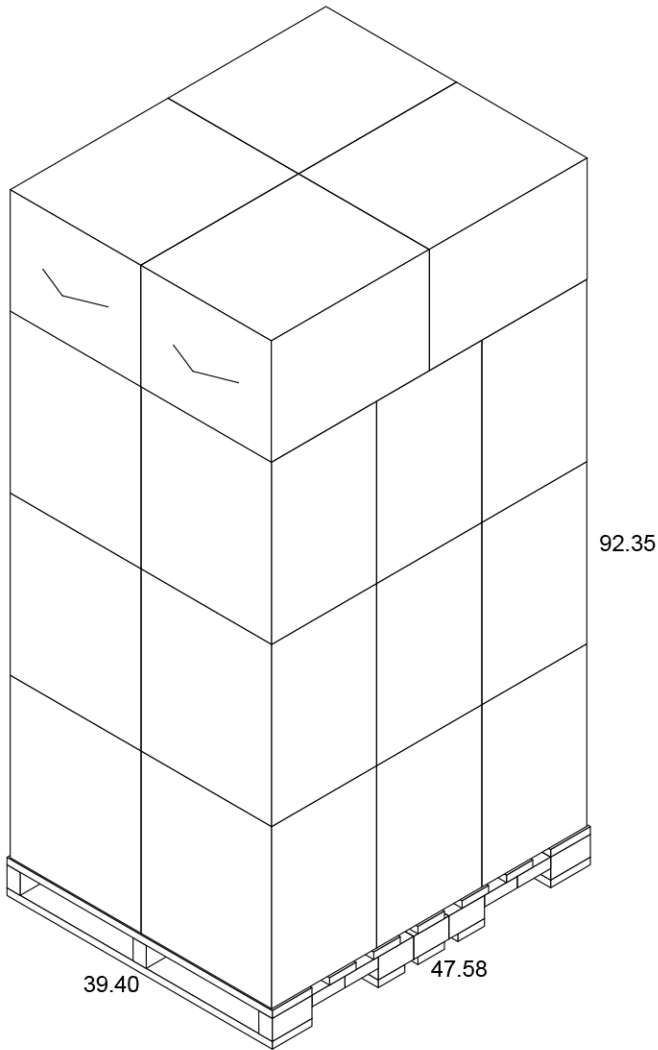

Pallet for MNR6 (Matte)

16oz Pint-R6 VANISH® Plastic-FREE Paper Cntr