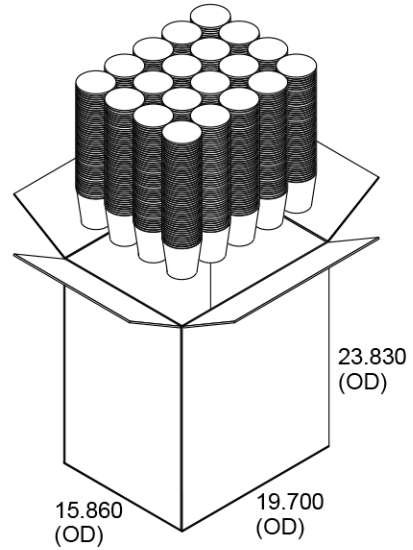

Pallet for MNR6 (Matte)

16oz Pint-R6 VANISH® Plastic-FREE Paper Cntr