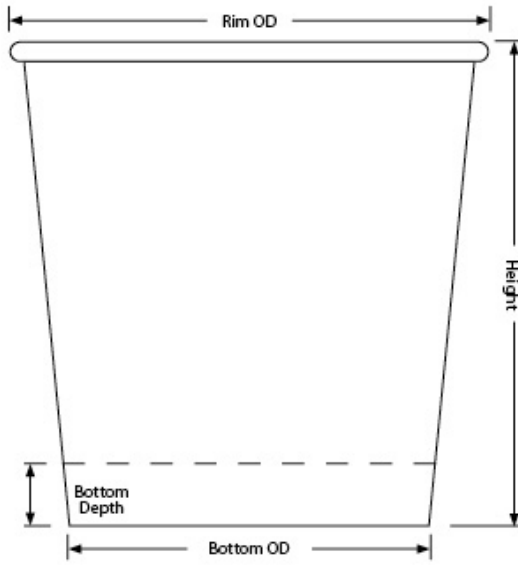

# MNR6 Pint 16oz Container (R6)

16oz Pint-R6 VANISH® Plastic-FREE Paper Cntr

---

**Capacity:** 16.10oz / 476.00ml

---

**Material:** 16.9pt VANISH® Plastic-FREE, Compostable, Recyclable Paper SFI PEFC Certified

---

**Minimum:** 1,000 pieces

---

**Height:** 3.885" ±.015

---

**Rim Height:** 0.150" ±.010

---

**Rim OD:** 3.839" ±.010

---

**Bottom OD:** 2.889" ±.010

---

**Bottom Depth:** 0.400" ±.010

---

**Shipping:** FOB NV

---

Pint 16oz Container (R6) available in [Double-Poly Paper](#) [Single-Poly Paper](#) [Plastic-Free Paper](#)