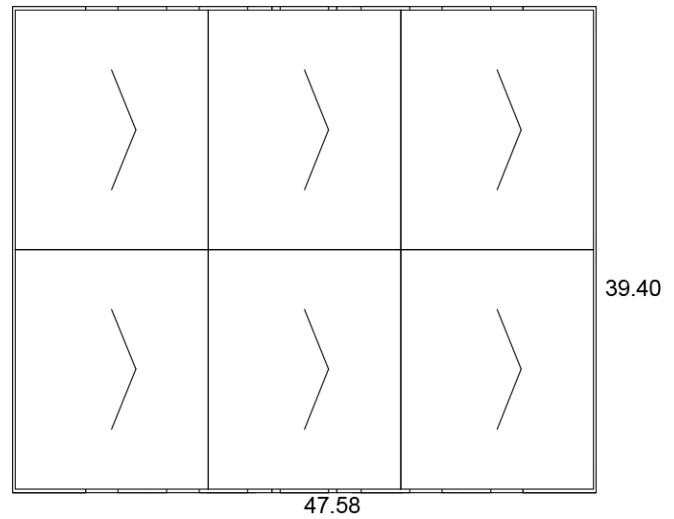

Pallet for MNR6 (Matte)

16oz Pint-R6 VANISH® Plastic-FREE Paper Cntr