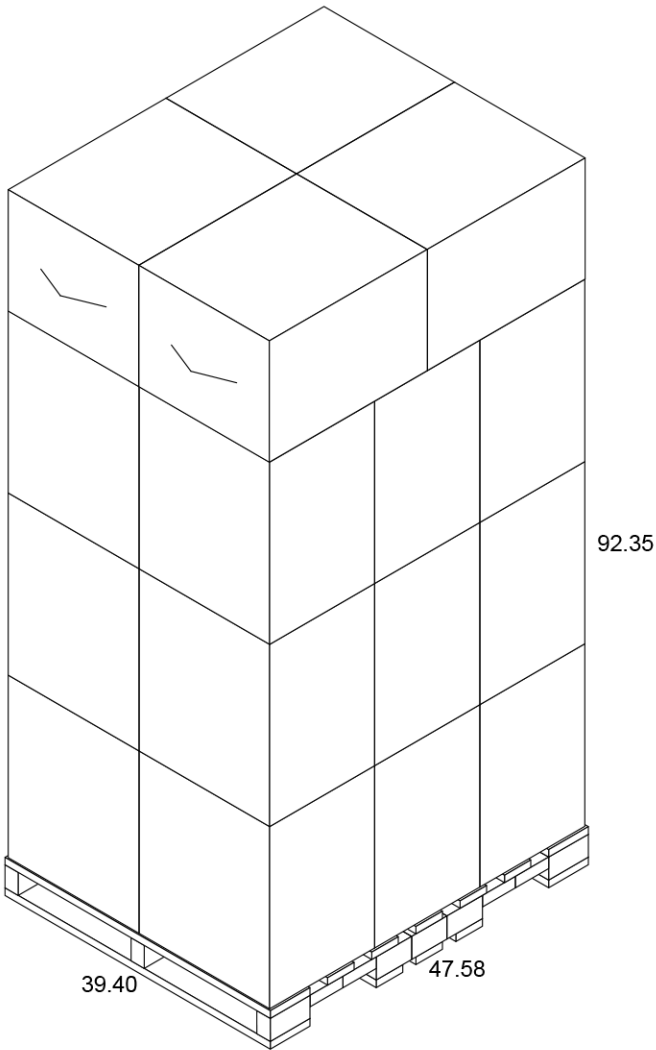

Pallet for MNR6 (Matte)

16oz Pint-R6 VANISH® Plastic-FREE Paper Cntr