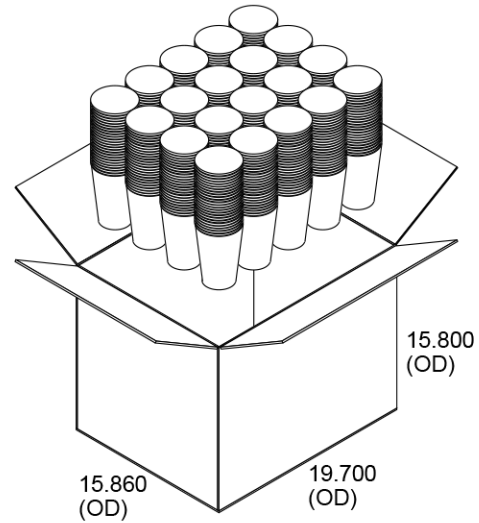

Pallet for C922 (Gloss), M922 (Matte)

22oz Paper Cup-Double Poly

Pallet View