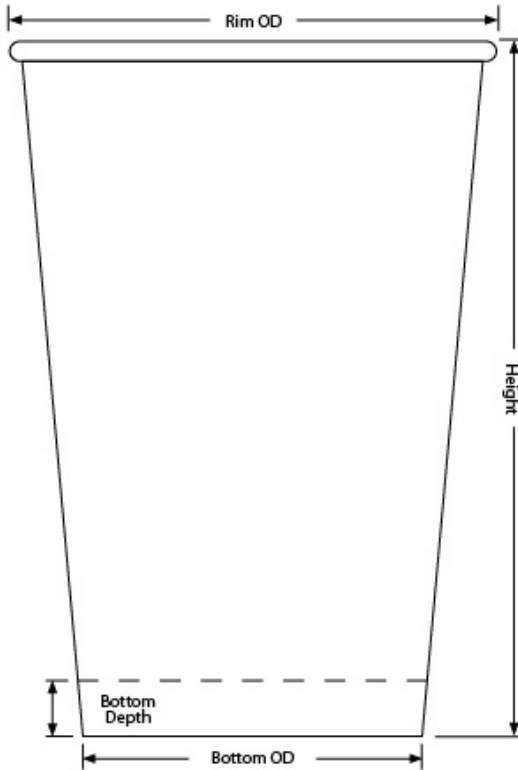

# C922 22oz Drink Cup (22)

22oz Paper Cup-Double Poly

**Capacity:** 22.60oz / 668.00ml

**Material:** 17pt Paper, Poly 2-sides, FSC SFI PEFC Certified

**Minimum:** 500 pieces

**Height:** 5.612"  $\pm$ .015

**Rim Height:** 0.150"  $\pm$ .010

**Rim OD:** 3.839"  $\pm$ .010

**Bottom OD:** 2.665"  $\pm$ .010

**Bottom Depth:** 0.414"  $\pm$ .010

**Shipping:** FOB NV

22oz Drink Cup (22) available in [Double-Poly Paper](#)  
[Plastic-Free Paper](#) [Clear Plastic](#)

## C922 Standard Case Pack Configuration

Box Dimensions: 19.70"x15.86"x15.80"

Box Volume: 2.86 Cubic Feet

Box Weight: 22 lbs

Box Content: 500 Pieces

Pallet Dimensions: 40.00"x48.00"x84"

Pallet Weight: 705 lbs

### Clear U-Dome Lid

- Clear, thermo-formed
- Container fits in lid
- Case: 1,000 - 12 lbs