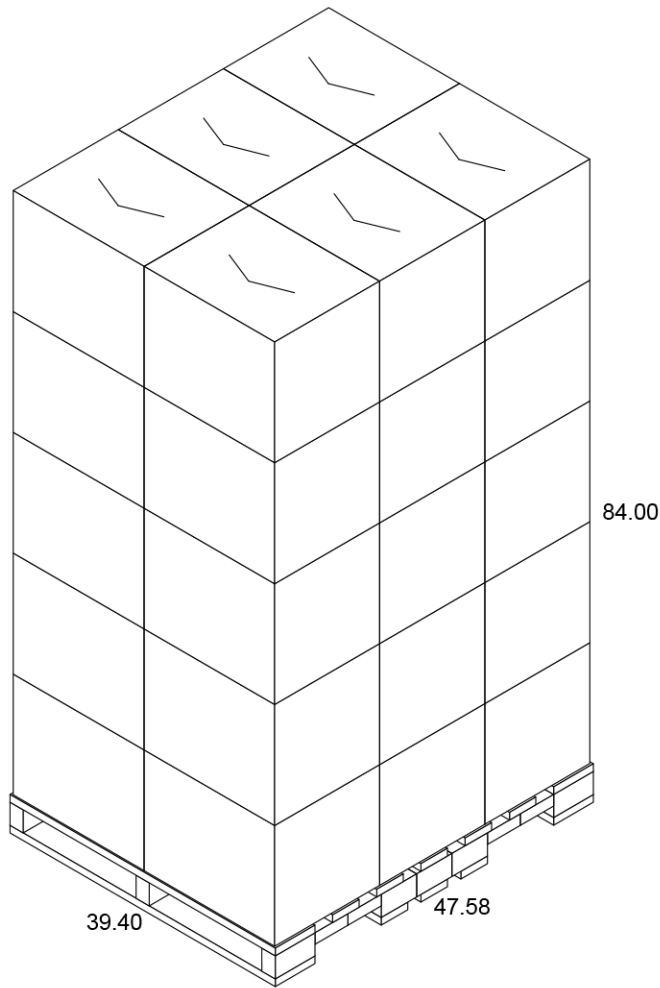

Pallet for C922 (Gloss), M922 (Matte)

22oz Paper Cup-Double Poly

Pallet View